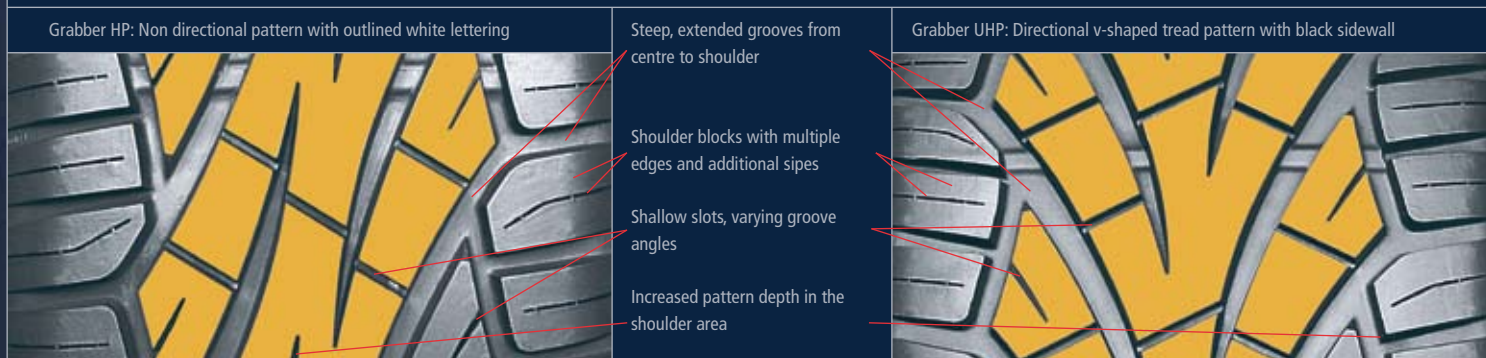

Get into the World of General Tire

The on-road and light off-road specialists.

Grabber New Generation

GRABBER HP/UHP

Developed for fast and powerful SUV/4X4, the stars of the Grabber family are high achievers, providing safe driving on asphalt roads as well as in light off-road conditions. With their advanced tread patterns, top quality constructions, their wide size range of 15"-24" rim diameters and speed capabilities up to 270 km/h (168 mph), the Grabber HP/UHP don't just look good; they offer top performance in their segment!

Vehicle Examples

BMW	LAND ROVER
CHRYSLER	MERCEDES
FORD	TOYOTA
KIA	VOLKSWAGEN

GENERALTIRE

GRABBER HP/UHP – The guarantee for safe performance

The new tread patterns are characterised by steep, extended grooves from shoulder to centre and siped sturdy tread lugs. The design, in combination with advanced silica tread compounds, and a reinforced construction, make the HP/UHP tyres comfortable, durable and extremely safe in both wet and dry conditions.

Features

- 1 Steep, extended grooves from centre to shoulder
- 2 Shoulder blocks with multiple edges and additional sipes
- 3 Shallow slots, varying groove angles and increased pattern depth in the shoulder area
- 4 Optimised tyre contour with focus on flat belt and reinforced construction
- 5 High performance silica tread compound

Benefits

- 1 Very good water displacement; reduces the risk of aquaplaning
- 2 Grip + braking optimisation and smooth rolling; excellent handling and comfort and noise improvement
- 3 Even wear pattern and increased grip edges on soft surfaces like grass or sand; good performance also in light off-road conditions
- 4 Excellent mileage performance and comfort improvement for higher speed (speed symbols up to V and W)
- 5 High grip, for excellent handling, braking and traction in dry and wet